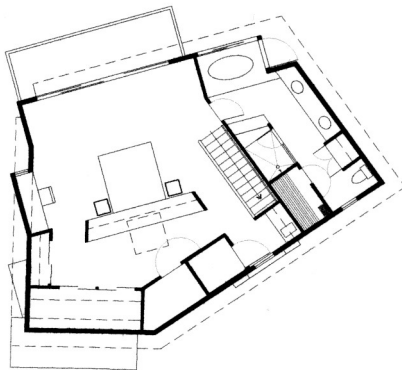

LAKE WASHINGTON RESIDENCE & DOCK

"THE PUZZLER" Seattle, WA

MAIN

MID

UPPER

The design for "The Puzzler" seems unusually large for such a small, three story 2,463 SF house and dock on such an extremely small (1,823 SF land area) and irregularly shaped Seattle lot on Lake Washington. It includes an entry, powder room, kitchen with 27.5 LF of counter space, living, dining and garden terrace just above the water, two minor bedrooms with views of the lake, a study that shares a view terrace with the family room, a laundry, minor bath with ample shower, generous master bedroom suite with view terrace, spacious walk-in closet, view bath and sauna, an elevator and three parking spaces off its very narrow street. All necessary permits for the house and dock were approved before the project was terminated.