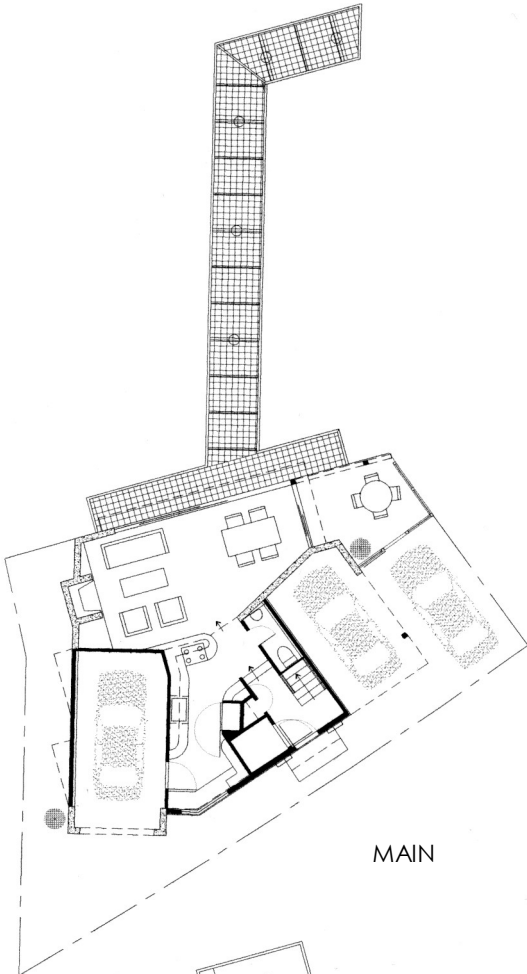

LAKE WASHINGTON RESIDENCE & DOCK

"THE PUZZLER" Seattle, WA

MAIN

MID

UPPER

The design for "The Puzzler" seems unusually large for such a small, three story 2,463 SF house and dock on such an extremely small (1,823 SF land area) and irregularly shaped Seattle lot on Lake Washington. It includes an entry, powder room, kitchen with 27.5 LF of counter space, living, dining and garden terrace just above the water, two minor bedrooms with views of the lake, a study that shares a view terrace with the family room, a laundry, minor bath with ample shower, generous master bedroom suite with view terrace, spacious walk-in closet, view bath and sauna, an elevator and three parking spaces off its very narrow street. All necessary permits for the house and dock were approved before the project was terminated.