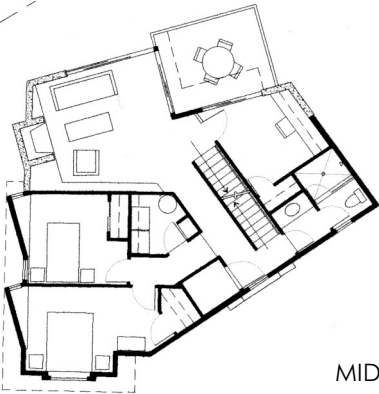

LAKE WASHINGTON RESIDENCE & DOCK

"THE PUZZLER" Seattle, WA

MAIN

MID

UPPER

The design for "The Puzzler" seems unusually large for such a small, three story 2,463 SF house and dock on such an extremely small (1,823 SF land area) and irregularly shaped Seattle lot on Lake Washington. It includes an entry, powder room, kitchen with 27.5 LF of counter space, living, dining and garden terrace just above the water, two minor bedrooms with views of the lake, a study that shares a view terrace with the family room, a laundry, minor bath with ample shower, generous master bedroom suite with view terrace, spacious walk-in closet, view bath and sauna, an elevator and three parking spaces off its very narrow street. All necessary permits for the house and dock were approved before the project was terminated.